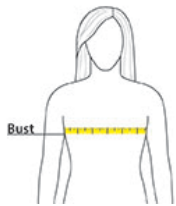

Body Length at Back: Measured from high point shoulder to finished hem at back.

Bust: Measured across the chest one inch below armhole when laid flat.

Sleeve Length from Center Back: Measure from Center Back neck to shoulder point to sleeve hem.

SIZE CHARTS

	XS	S	M	L	XL	XXL	3XL	4XL
Size	2	4/6	8/10	12/14	16/18	20/22	24/26	28/30
Bust	32-34	35-36	37-38	39-41	42-44	45-47	48-51	52-55

SPEC SHEET + MEASUREMENTS

Sport-Tek® Women's Sport-Wick® Stretch 1/4-Zip Pullover. LST850

HOW TO MEASURE

BUST

Measure under the arm and around the fullest part of the bust with arms down, keeping tape horizontal.

COLORS

CarolinaBl

Charcoal Grey
PMS 7540C

Charcoal Grey
Heather
PMS 7540C

Deep Red
PMS 201C